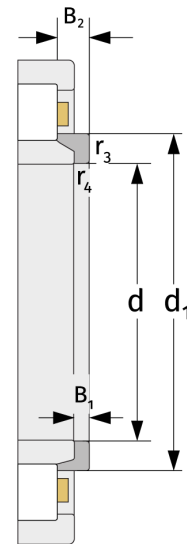

# HJ1052

L-section Rings

### Main dimensions

d [mm]	260	B <sub>1</sub> [mm]	16
Weight [kg]	≈ 3.32	B <sub>2</sub> [mm]	31.5
d <sub>1</sub> [mm]	≈ 309.6	r <sub>3,4</sub> [mm]	4

### Mating dimensions