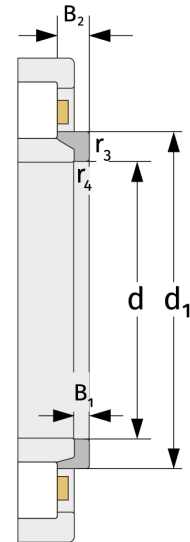

HJ1064

L-section Rings

Details:

Main dimensions

d [mm]	320	B ₁ [mm]	19
Weight [kg]	≈ 5.64	B ₂ [mm]	36
d ₁ [mm]	≈ 376	r _{3,4} [mm]	4

Mating dimensions

Calculation data