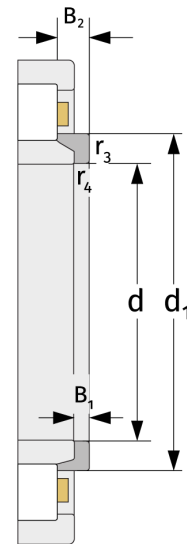

# HJ1096

L-section Rings

### Main dimensions

d [mm]	480	B <sub>1</sub> [mm]	25
Weight [kg]	≈ 14.5	B <sub>2</sub> [mm]	48
d <sub>1</sub> [mm]	≈ 557.6	r <sub>3,4</sub> [mm]	6

### Mating dimensions