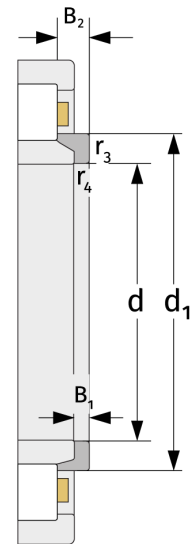

HJ2216E

L-section Rings

Details:

Main dimensions

d [mm]	80	B ₁ [mm]	8
Weight [kg]	≈ 0.222	B ₂ [mm]	12.5
d ₁ [mm]	≈ 101.65	r _{3,4} [mm]	2

Mating dimensions

Calculation data