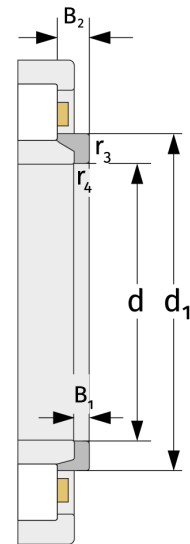

HJ221E

L-section Rings

Details:

Main dimensions

d [mm]	105	B ₁ [mm]	10
Weight [kg]	≈ 0.54	B ₂ [mm]	16
d ₁ [mm]	≈ 134.7	r _{3,4} [mm]	2.1

Mating dimensions

Calculation data