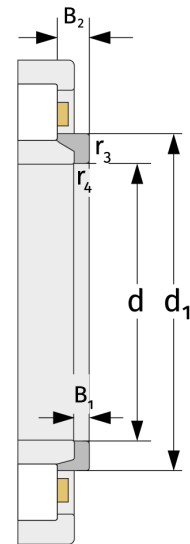

HJ2234E

L-section Rings

Details:

Main dimensions

d [mm]	170	B ₁ [mm]	12
Weight [kg]	≈ 1.79	B ₂ [mm]	24
d ₁ [mm]	≈ 219.55	r _{3,4} [mm]	4

Mating dimensions

Calculation data