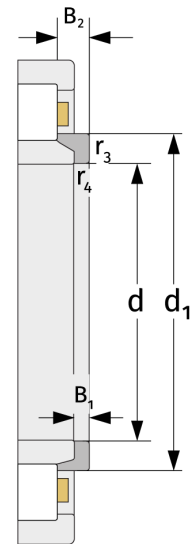

# HJ252E

L-section Rings

### Main dimensions

d [mm]	260	B <sub>1</sub> [mm]	18
Weight [kg]	≈ 6.1	B <sub>2</sub> [mm]	30
d <sub>1</sub> [mm]	≈ 337.5	r <sub>3,4</sub> [mm]	4

### Mating dimensions