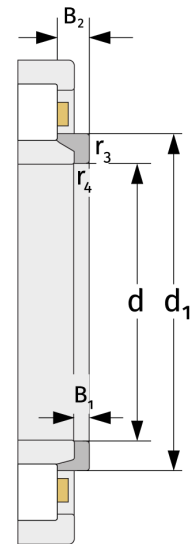

# HJ417

L-section Rings

### Main dimensions

d [mm]	85	B <sub>1</sub> [mm]	14
Weight [kg]	≈ 0.88	B <sub>2</sub> [mm]	24
d <sub>1</sub> [mm]	≈ 126	r <sub>3,4</sub> [mm]	4

### Mating dimensions