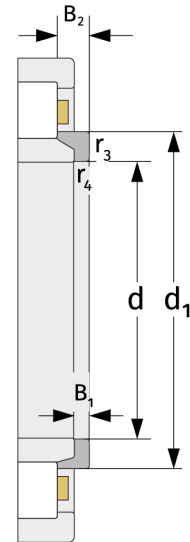

HJ428

L-section Rings

Details:

Main dimensions

d [mm]	140	B ₁ [mm]	18
Weight [kg]	≈ 3.75	B ₂ [mm]	33
d ₁ [mm]	≈ 219	r _{3,4} [mm]	5

Mating dimensions

Calculation data