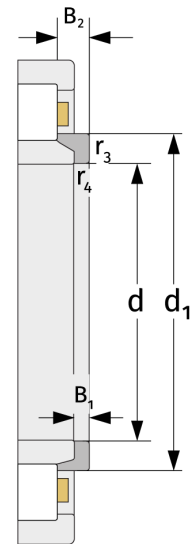

HJ434

L-section Rings

Details:

Main dimensions

d [mm]	170	B ₁ [mm]	20
Weight [kg]	≈ 5.98	B ₂ [mm]	38
d ₁ [mm]	≈ 262	r _{3,4} [mm]	5

Mating dimensions

Calculation data