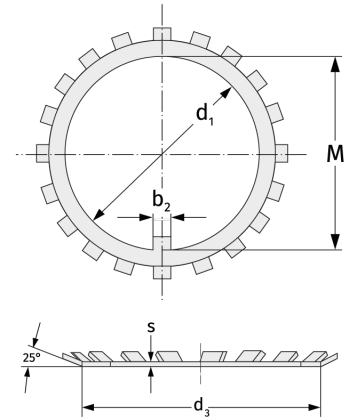

MB30

Safety Plates

Details:

Main dimensions

Weight [kg]	≈ 15.5	s [mm]	2
d_1 [mm]	150	b_1 [mm]	14
d_2 [mm]	205	b_2 [mm]	16
d_3 [mm]	171	M [mm]	145

Mating dimensions

Calculation data