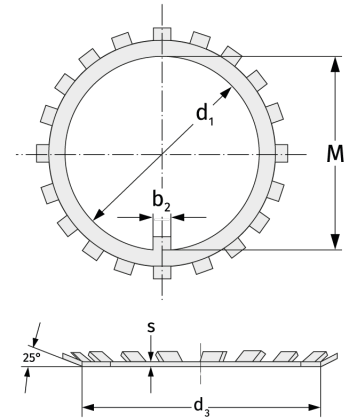

MBL34

Safety Plates

Details:

Main dimensions

Weight [kg]	≈ 17	s [mm]	2.5
d_1 [mm]	170	b_1 [mm]	16
d_2 [mm]	209	b_2 [mm]	18
d_3 [mm]	190	M [mm]	164

Mating dimensions

Calculation data