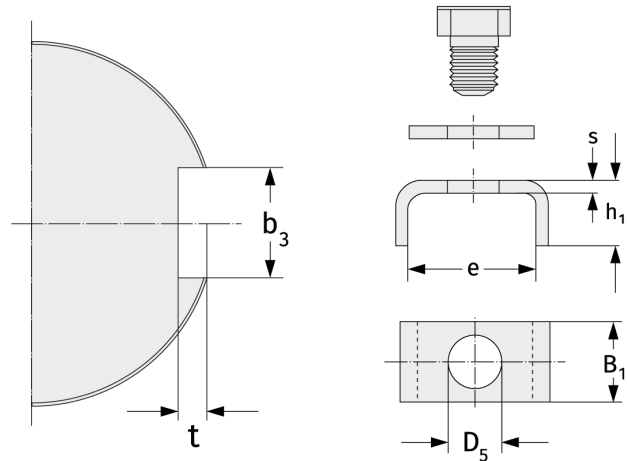

MS30/1000

Lockclips

Details:

Main dimensions

Weight [kg]	≈ 0.449	e [mm]	51
b ₁ [mm]	60	d ₅ [mm]	22
h ₁ [mm]	21	b ₃ [mm]	62
s [mm]	7	t [mm]	16

Mating dimensions

Calculation data