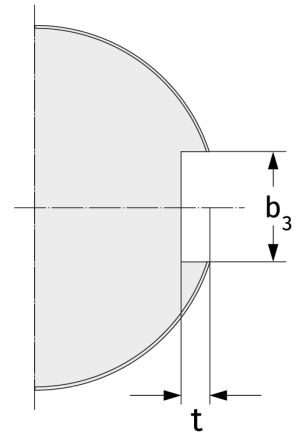

MS30/530

Lockclips

Details:

Main dimensions

Weight [kg]	≈ 0.223	e [mm]	34
b ₁ [mm]	40	d ₅ [mm]	18
h ₁ [mm]	21	b ₃ [mm]	42
s [mm]	7	t [mm]	14

Mating dimensions

Calculation data