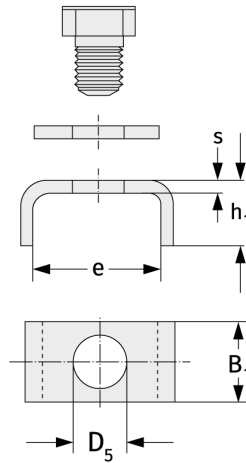

MS30/530

Lockclips

Details:

Main dimensions

Weight [kg]	≈ 0.223	e [mm]	34
b ₁ [mm]	40	d ₅ [mm]	18
h ₁ [mm]	21	b ₃ [mm]	42
s [mm]	7	t [mm]	14

Mating dimensions

Calculation data