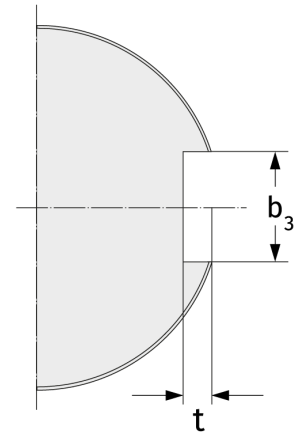

MS31/500

Lockclips

Details:

Main dimensions

Weight [kg]	≈ 0.178	e [mm]	45
b ₁ [mm]	40	d ₅ [mm]	18
h ₁ [mm]	15	b ₃ [mm]	42
s [mm]	5	t [mm]	12

Mating dimensions

Calculation data