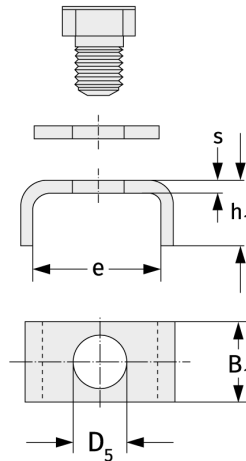

MS31/500

Lockclips

Details:

Main dimensions

Weight [kg]	≈ 0.178	e [mm]	45
b ₁ [mm]	40	d ₅ [mm]	18
h ₁ [mm]	15	b ₃ [mm]	42
s [mm]	5	t [mm]	12

Mating dimensions

Calculation data