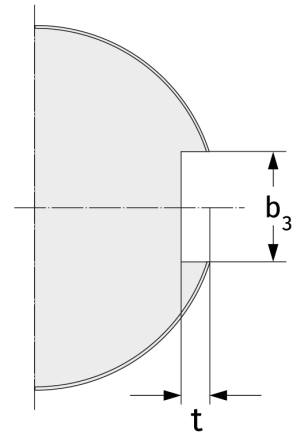

MS31/850

Lockclips

Details:

Main dimensions

Weight [kg]	≈ 0.679	e [mm]	71
b ₁ [mm]	70	d ₅ [mm]	26
h ₁ [mm]	21	b ₃ [mm]	72
s [mm]	7	t [mm]	16

Mating dimensions

Calculation data