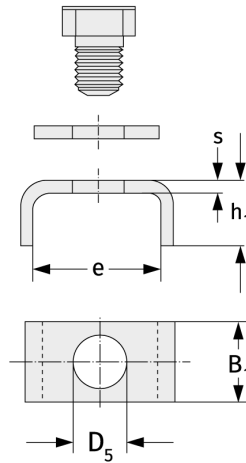

MS31/850

Lockclips

Details:

Main dimensions

Weight [kg]	≈ 0.679	e [mm]	71
b ₁ [mm]	70	d ₅ [mm]	26
h ₁ [mm]	21	b ₃ [mm]	72
s [mm]	7	t [mm]	16

Mating dimensions

Calculation data