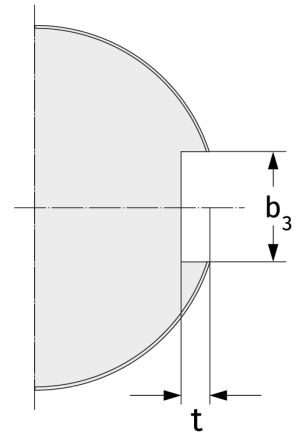

MS31/900

Lockclips

Details:

Main dimensions

Weight [kg]	≈ 0.698	e [mm]	76
b ₁ [mm]	70	d ₅ [mm]	26
h ₁ [mm]	21	b ₃ [mm]	72
s [mm]	7	t [mm]	16

Mating dimensions

Calculation data