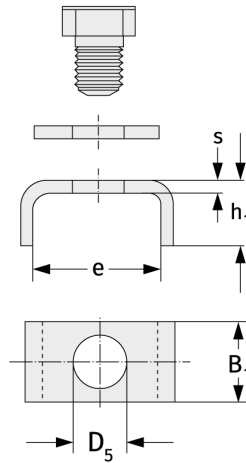

MS31/900

Lockclips

Details:

Main dimensions

Weight [kg]	≈ 0.698	e [mm]	76
b ₁ [mm]	70	d ₅ [mm]	26
h ₁ [mm]	21	b ₃ [mm]	72
s [mm]	7	t [mm]	16

Mating dimensions

Calculation data