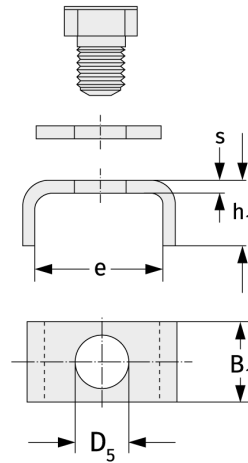

MS31/950

Lockclips

Details:

Main dimensions			
Weight [kg]	≈ 0.706	e [mm]	78
b ₁ [mm]	70	d ₅ [mm]	26
h ₁ [mm]	21	b ₃ [mm]	72
s [mm]	7	t [mm]	16

Mating dimensions

Calculation data