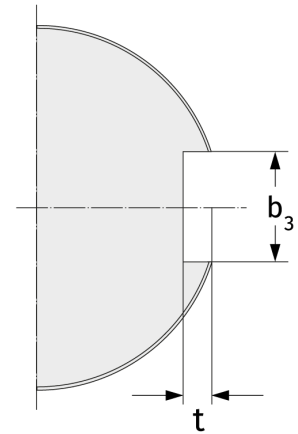

MS31/950

Lockclips

Details:

Main dimensions			
Weight [kg]	≈ 0.706	e [mm]	78
b ₁ [mm]	70	d ₅ [mm]	26
h ₁ [mm]	21	b ₃ [mm]	72
s [mm]	7	t [mm]	16

Mating dimensions

Calculation data