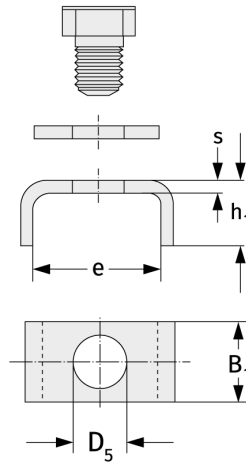

MS3144

Lockclips

Details:

Main dimensions

Weight [kg]	≈ 0.038	e [mm]	22.5
b ₁ [mm]	20	d ₅ [mm]	9
h ₁ [mm]	12	b ₃ [mm]	22
s [mm]	4	t [mm]	9

Mating dimensions

Calculation data