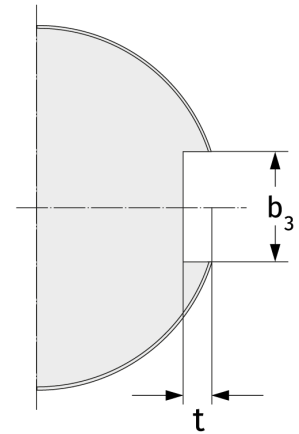

MS3144

Lockclips

Details:

Main dimensions

Weight [kg]	≈ 0.038	e [mm]	22.5
b ₁ [mm]	20	d ₅ [mm]	9
h ₁ [mm]	12	b ₃ [mm]	22
s [mm]	4	t [mm]	9

Mating dimensions

Calculation data