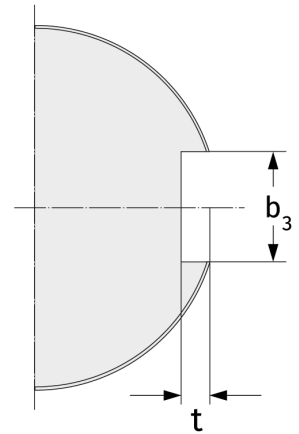

MS3164

Lockclips

Details:

Main dimensions

Weight [kg]	≈ 0.074	e [mm]	31
b_1 [mm]	24	d_5 [mm]	12
h_1 [mm]	15	b_3 [mm]	26
s [mm]	5	t [mm]	10

Mating dimensions

Calculation data