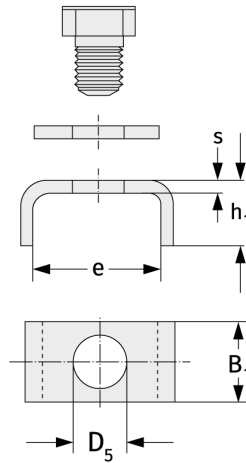

MS3164

Lockclips

Details:

Main dimensions

Weight [kg]	≈ 0.074	e [mm]	31
b_1 [mm]	24	d_5 [mm]	12
h_1 [mm]	15	b_3 [mm]	26
s [mm]	5	t [mm]	10

Mating dimensions

Calculation data