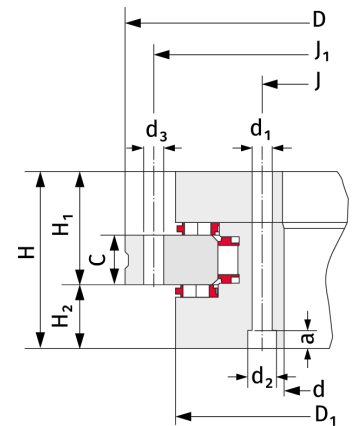

ROTAB ARS 1030

ROTAB AR

Details:

Main dimensions			
d [mm]	1030	d ₁ [mm]	18
D [mm]	1300	d ₂ [mm]	26
H [mm]	145	z _{bj} [mm]	70
Weight [kg]	≈ 367	d ₃ [mm]	18
H ₁ [mm]	92.5	z _{ba} [mm]	66
H ₂ [mm]	52.5	z _t [mm]	72 x 5°
d ₁ [mm]	≈ 1215	G [mm]	M16
J [mm]	1075	z _G [mm]	6
J ₁ [mm]	1255	r _{1,2} [mm]	1.1
a [mm]	17		

Mating dimensions	Calculation data	
	C [kN]	985
	C ₀ [kN]	13100
	C _r [kN]	520
	C _{0r} [kN]	2180
	n _g [min ⁻¹]	120