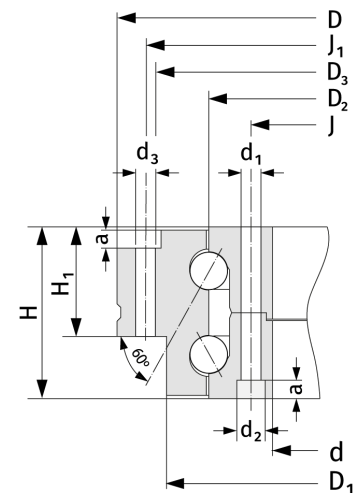

ROTAB DBS 580

ROTAB DB

Details:

Main dimensions			
d [mm]	580	a [mm]	11
D [mm]	750	d ₁ [mm]	11.4
H [mm]	90	d ₂ [mm]	18
Weight [kg]	≈ 89	z _{bj} [mm]	46
H ₁ [mm]	60	d ₃ [mm]	11.4
D ₁ [mm]	700	z _{ba} [mm]	42
D ₂ [mm]	660	z _t [mm]	48 x
D ₃ [mm]	700		7.5°
J [mm]	610	G [mm]	M12
J ₁ [mm]	720	z _G [mm]	6
		r _{1,2} [mm]	1.1

Mating dimensions	Calculation data	
	C [kN]	332
	C ₀ [kN]	2850
	n _g [min ⁻¹]	940