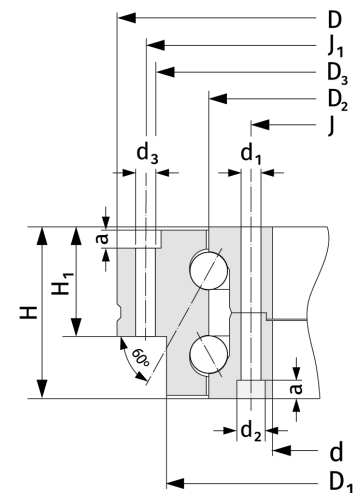

ROTAB DBS 950

ROTAB DB

Details:

Main dimensions			
d [mm]	950	a [mm]	17
D [mm]	1200	d ₁ [mm]	18
H [mm]	132	d ₂ [mm]	26
Weight [kg]	≈ 292	z _{bj} [mm]	58
H ₁ [mm]	86	d ₃ [mm]	18
D ₁ [mm]	1130	z _{ba} [mm]	54
D ₂ [mm]	1060	z _t [mm]	60 x 6°
D ₃ [mm]	1132	G [mm]	M16
J [mm]	990	z _G [mm]	6
J ₁ [mm]	1160	r _{1,2} [mm]	1.1

Mating dimensions	Calculation data	
	C [kN]	730
	C ₀ [kN]	7650
	n _g [min ⁻¹]	480