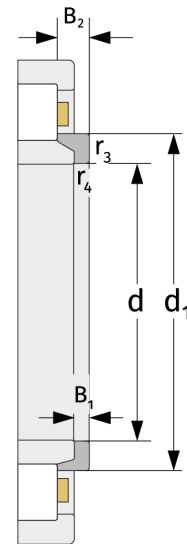

HJ10/630

L-section Rings

Details:

Main dimensions

d [mm]	630	B ₁ [mm]	31
Weight [kg]	≈ 30	B ₂ [mm]	55
d ₁ [mm]	≈ 728.5	r _{3,4} [mm]	7.5

Mating dimensions

Calculation data