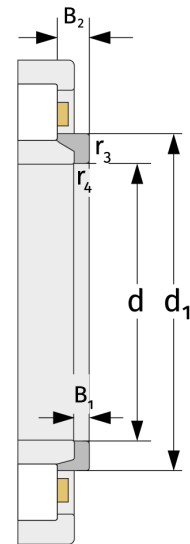

HJ1016

L-section Rings

Details:

Main dimensions

| | | | |
|---------------------|---------|-----------------------|------|
| d [mm] | 80 | B ₁ [mm] | 6 |
| Weight [kg] | ≈ 0.108 | B ₂ [mm] | 11.5 |
| d ₁ [mm] | ≈ 95.9 | r _{3,4} [mm] | 1 |

Mating dimensions

Calculation data