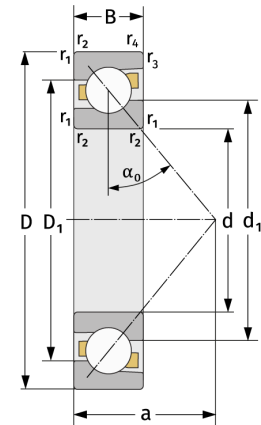

719/800MP

Angular Contact Ball Bearings (single row, metric)

Details:

| Main dimensions | | | |
|---------------------|---------|-----------------------|---------|
| d [mm] | 800 | D ₁ [mm] | ≈ 979.6 |
| D [mm] | 1060 | r _{1,2} [mm] | 6 |
| B [mm] | 115 | r _{3,4} [mm] | 3 |
| Weight [kg] | ≈ 261 | α ₀ [°] | 30 |
| d ₁ [mm] | ≈ 887.6 | a [mm] | ≈ 326 |

| Mating dimensions | | Calculation data | |
|--------------------------|--------|--------------------------------------|------|
| d _{a, min} [mm] | 823 | C [kN] | 1060 |
| D _{a, max} [mm] | 1037 | C ₀ [kN] | 2980 |
| D _{b, max} [mm] | 1047.6 | C _u [kN] | 47.5 |
| r _{a, max} [mm] | 5 | n _{th} [min ⁻¹] | 415 |
| r _{b, max} [mm] | 2.5 | n _g [min ⁻¹] | 550 |