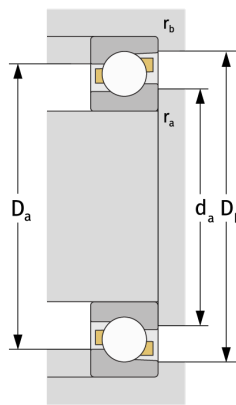

719/800MP

Angular Contact Ball Bearings (single row, metric)

Details:

| Main dimensions | | | |
|---------------------|---------|-----------------------|---------|
| d [mm] | 800 | D ₁ [mm] | ≈ 979.6 |
| D [mm] | 1060 | r _{1,2} [mm] | 6 |
| B [mm] | 115 | r _{3,4} [mm] | 3 |
| Weight [kg] | ≈ 261 | α ₀ [°] | 30 |
| d ₁ [mm] | ≈ 887.6 | a [mm] | ≈ 326 |

| Mating dimensions | | Calculation data | |
|--------------------------|--------|--------------------------------------|------|
| d _{a, min} [mm] | 823 | C [kN] | 1060 |
| D _{a, max} [mm] | 1037 | C ₀ [kN] | 2980 |
| D _{b, max} [mm] | 1047.6 | C _u [kN] | 47.5 |
| r _{a, max} [mm] | 5 | n _{th} [min ⁻¹] | 415 |
| r _{b, max} [mm] | 2.5 | n _g [min ⁻¹] | 550 |