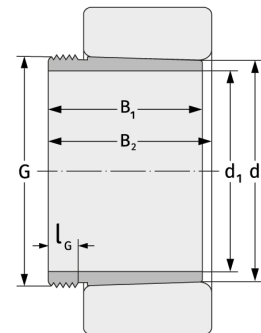

AH232

Withdrawal Sleeves

Details:

Main dimensions

d [mm]	160	B ₁ [mm]	64
Weight [kg]	≈ 1.71	l _{G1} [mm]	15
d ₁ [mm]	150	G [mm]	M170x 3

Mating dimensions

Calculation data