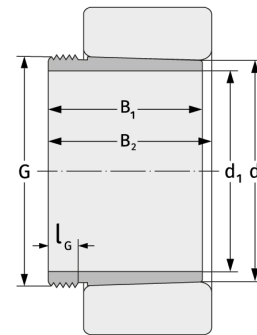

AH2334

Withdrawal Sleeves

Details:

Main dimensions

d [mm]	170	B ₁ [mm]	146
Weight [kg]	≈ 5.32	l _{G1} [mm]	24
d ₁ [mm]	160	G [mm]	M190x 3

Mating dimensions

Calculation data