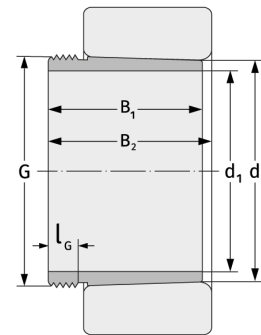

AH2338

Withdrawal Sleeves

Details:

Main dimensions

d [mm]	190	B ₁ [mm]	160
Weight [kg]	≈ 6.63	l _{G1} [mm]	26
d ₁ [mm]	180	G [mm]	Tr210x 4

Mating dimensions

Calculation data