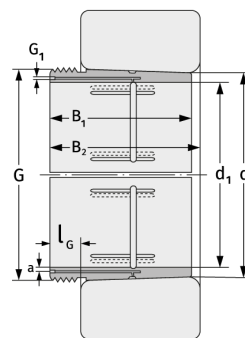

### Main dimensions

d [mm]	500	G [mm]	Tr530x6
Weight [kg]	≈ 41.7		
d <sub>1</sub> [mm]	480	G <sub>1</sub> [mm]	G1/4
B <sub>1</sub> [mm]	253	l <sub>G1</sub> [mm]	15
l <sub>G1</sub> [mm]	35	a [mm]	9

### Mating dimensions