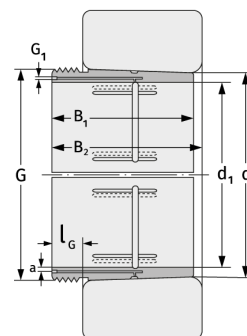

AH240/530G

Withdrawal Sleeves

Details:

Main dimensions

d [mm]	530	G [mm]	Tr560x6
Weight [kg]	≈ 67.5		
d ₁ [mm]	500	G ₁ [mm]	G1/4
B ₁ [mm]	285	l _{G1} [mm]	15
l _{G1} [mm]	35	a [mm]	9

Mating dimensions

Calculation data