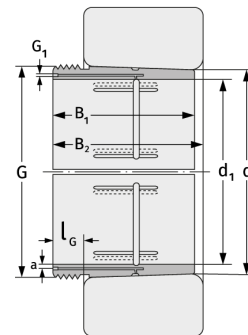

AH240/630G

Withdrawal Sleeves

Details:

Main dimensions

d [mm]	630	G [mm]	Tr670x6
Weight [kg]	≈ 97.9		
d ₁ [mm]	600	G ₁ [mm]	G1/4
B ₁ [mm]	330	l _{G1} [mm]	15
l _{G1} [mm]	40	a [mm]	9

Mating dimensions

Calculation data