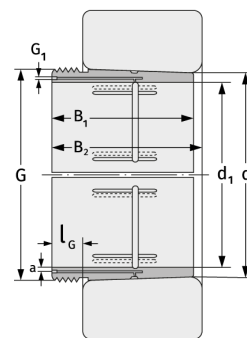

AH240/850G

Withdrawal Sleeves

Details:

Main dimensions

d [mm]	850	G [mm]	Tr900x7
Weight [kg]	≈ 259		
d ₁ [mm]	800	G ₁ [mm]	G1/4
B ₁ [mm]	415	l _{G1} [mm]	15
l _{G1} [mm]	40	a [mm]	15

Mating dimensions

Calculation data