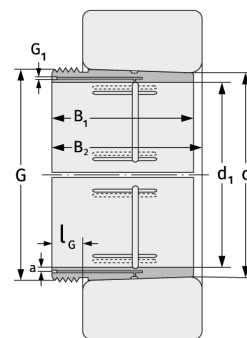

### Main dimensions

d [mm]	900	G [mm]	Tr930x8
Weight [kg]	≈ 276		
d <sub>1</sub> [mm]	850	G <sub>1</sub> [mm]	G1/4
B <sub>1</sub> [mm]	430	l <sub>G1</sub> [mm]	15
l <sub>G1</sub> [mm]	55	a [mm]	15

### Mating dimensions