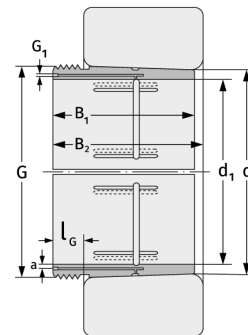

AH241/530

Withdrawal Sleeves

Details:

Main dimensions

d [mm]	530	G [mm]	Tr550x6
Weight [kg]	≈ 88.4		
d ₁ [mm]	500	G ₁ [mm]	G1/4
B ₁ [mm]	375	l _{G1} [mm]	15
l _{G1} [mm]	40	a [mm]	9

Mating dimensions

Calculation data