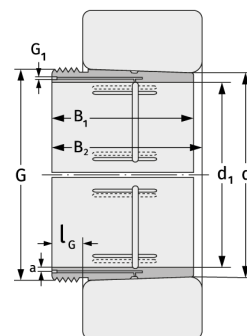

AH241/850G

Withdrawal Sleeves

Details:

Main dimensions

d [mm]	850	G [mm]	Tr900x7
Weight [kg]	≈ 358		
d ₁ [mm]	800	G ₁ [mm]	G1/4
B ₁ [mm]	560	l _{G1} [mm]	15
l _{G1} [mm]	60	a [mm]	15

Mating dimensions

Calculation data