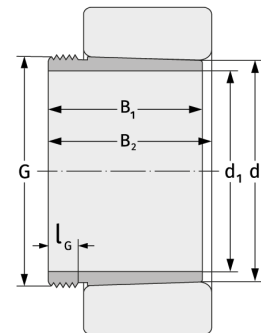

AH249/1000

Withdrawal Sleeves

Details:

Main dimensions

d [mm]	1000	B ₁ [mm]	367
Weight [kg]	≈ 258	l _{G1} [mm]	52
d ₁ [mm]	950	G [mm]	Tr1035 x8

Mating dimensions

Calculation data