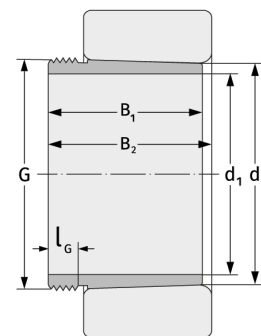

AH3052

Withdrawal Sleeves

Details:

Main dimensions

d [mm]	260	B ₁ [mm]	128
Weight [kg]	≈ 10.7	l _{G1} [mm]	23
d ₁ [mm]	240	G [mm]	Tr280x 4

Mating dimensions

Calculation data