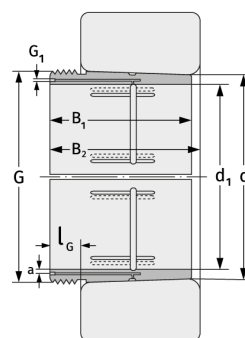

AH3068

Withdrawal Sleeves

Details:

Main dimensions

d [mm]	340	G [mm]	Tr365x5
Weight [kg]	≈ 19.5		
d ₁ [mm]	320	G ₁ [mm]	G1/4
B ₁ [mm]	162	l _{G1} [mm]	15
l _{G1} [mm]	28	a [mm]	9

Mating dimensions

Calculation data