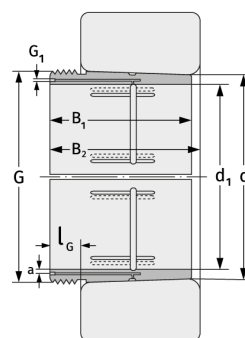

AH3076

Withdrawal Sleeves

Details:

Main dimensions

d [mm]	380	G [mm]	Tr410x5
Weight [kg]	≈ 23.2		
d ₁ [mm]	360	G ₁ [mm]	G1/4
B ₁ [mm]	170	l _{G1} [mm]	15
l _{G1} [mm]	31	a [mm]	9

Mating dimensions

Calculation data