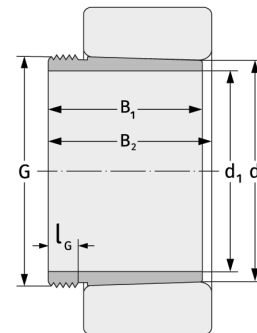

AH309

Withdrawal Sleeves

Details:

Main dimensions

d [mm]	45	B ₁ [mm]	31
Weight [kg]	≈ 0.11	l _{G1} [mm]	6
d ₁ [mm]	40	G [mm]	M50x1. 5

Mating dimensions

Calculation data