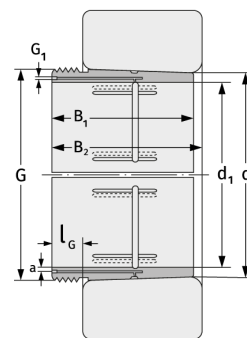

AH31/900A

Withdrawal Sleeves

Details:

Main dimensions

d [mm]	900	G [mm]	Tr950x8
Weight [kg]	≈ 375		
d ₁ [mm]	850	G ₁ [mm]	G1/4
B ₁ [mm]	475	l _{G1} [mm]	15
l _{G1} [mm]	63	a [mm]	9

Mating dimensions

Calculation data