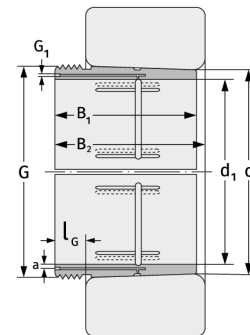

AH32/750A

Withdrawal Sleeves

Details:

Main dimensions

d [mm]	750	G [mm]	Tr800x7
Weight [kg]	≈ 362		
d ₁ [mm]	710	G ₁ [mm]	G1/4
B ₁ [mm]	540	l _{G1} [mm]	15
l _{G1} [mm]	65	a [mm]	9

Mating dimensions

Calculation data