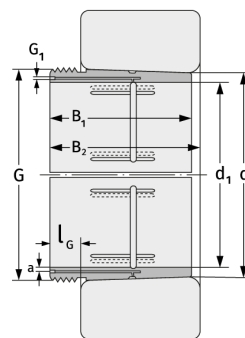

AH39/560

Withdrawal Sleeves

Details:

Main dimensions

| | | | |
|----------------------|--------|----------------------|---------|
| d [mm] | 560 | G [mm] | Tr580x6 |
| Weight [kg] | ≈ 47.4 | | |
| d ₁ [mm] | 530 | G ₁ [mm] | G1/4 |
| B ₁ [mm] | 180 | l _{G1} [mm] | 15 |
| l _{G1} [mm] | 37 | a [mm] | 9 |

Mating dimensions

Calculation data