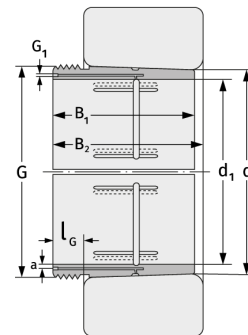

AH39/670

Withdrawal Sleeves

Details:

Main dimensions

d [mm]	670	G [mm]	Tr695x 6
Weight [kg]	≈ 85.5		
d ₁ [mm]	630	G ₁ [mm]	G1/4
B ₁ [mm]	216	l _{G1} [mm]	15
l _{G1} [mm]	41	a [mm]	9

Mating dimensions

Calculation data