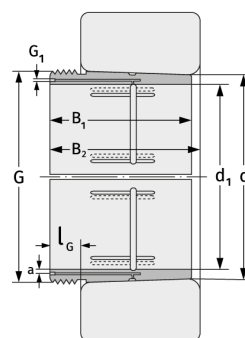

AH39/800G

Withdrawal Sleeves

Details:

Main dimensions

d [mm]	800	G [mm]	Tr850x7
Weight [kg]	≈ 155		
d ₁ [mm]	750	G ₁ [mm]	G1/4
B ₁ [mm]	245	l _{G1} [mm]	15
l _{G1} [mm]	45	a [mm]	9

Mating dimensions

Calculation data