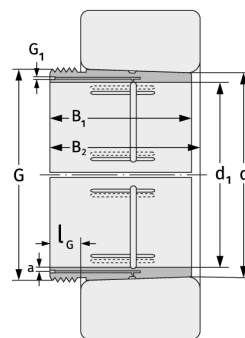

AH39/950G

Withdrawal Sleeves

Details:

Main dimensions

d [mm]	950	G [mm]	Tr1000
Weight [kg]	≈ 216		x8
d ₁ [mm]	900	G ₁ [mm]	G1/4
B ₁ [mm]	282	l _{G1} [mm]	15
l _{G1} [mm]	50	a [mm]	9

Mating dimensions

Calculation data