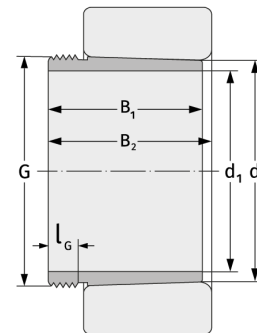

AHX2324

Withdrawal Sleeves

Details:

Main dimensions

d [mm]	120	B ₁ [mm]	105
Weight [kg]	≈ 1.64	l _{G1} [mm]	17
d ₁ [mm]	115	G [mm]	M135x 2

Mating dimensions

Calculation data