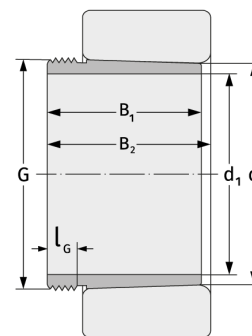

AHX30/500

Withdrawal Sleeves

Details:

Main dimensions

d [mm]	500	B ₁ [mm]	209
Weight [kg]	≈ 42.5	l _{G1} [mm]	40
d ₁ [mm]	480	G [mm]	Tr540x 6

Mating dimensions

Calculation data