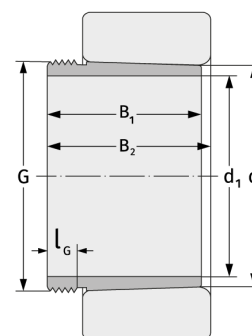

AHX3218

Withdrawal Sleeves

Details:

Main dimensions

d [mm]	90	B ₁ [mm]	63
Weight [kg]	≈ 0.58	l _{G1} [mm]	10
d ₁ [mm]	85	G [mm]	M100x 2

Mating dimensions

Calculation data